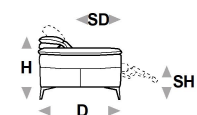

↑ fold following the dotted line ↑

n_Hollywood

NICOLETTIHOME

L Length - H Height - D Depth - SH Seat Height - SD Seat Depth
Dimensions refer to maximum sizes of the version with closed mechanism (where available).

dimensions	L 195 H79 D107 SH46 SD59	L 215 H79 D107 SH46 SD59	L 229 H79 D107 SH46 SD59	L 80 H- D80 SH46 SD-	L 116 H79 D116 SH46 SD90
version code	200	240	300	540	E35
Description	2 seater	2 1/2 seater	3 seater	ottoman	sq.corner upliftab. headrest